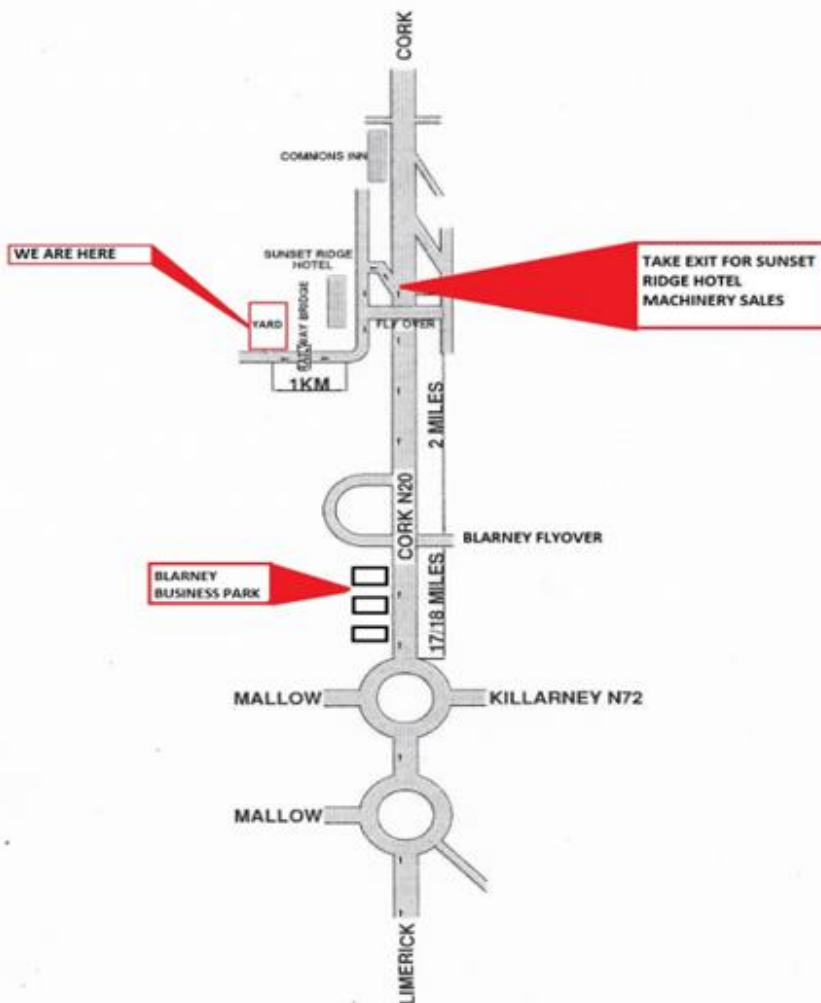

Rivertek Services Ltd.

Official **KATO** Distributor

Location Diagram

WHERE WE ARE
TOTAL DRIVING TIME 30 MINS FROM LIMERICK

Our Postcode is T23 TX67. If you click on the following link:

<https://www.google.ie/maps/place/Clogheenmilcon,+Co.+Cork,+T23+XT67/@51.9397612,-8.5309454,17z/data=!3m1!4m5!3m4!1s0x4844911dcb9c3fbf:0xc39c95f3c01ae6d2!8m2!3d51.9397579!4d-8.5287567>